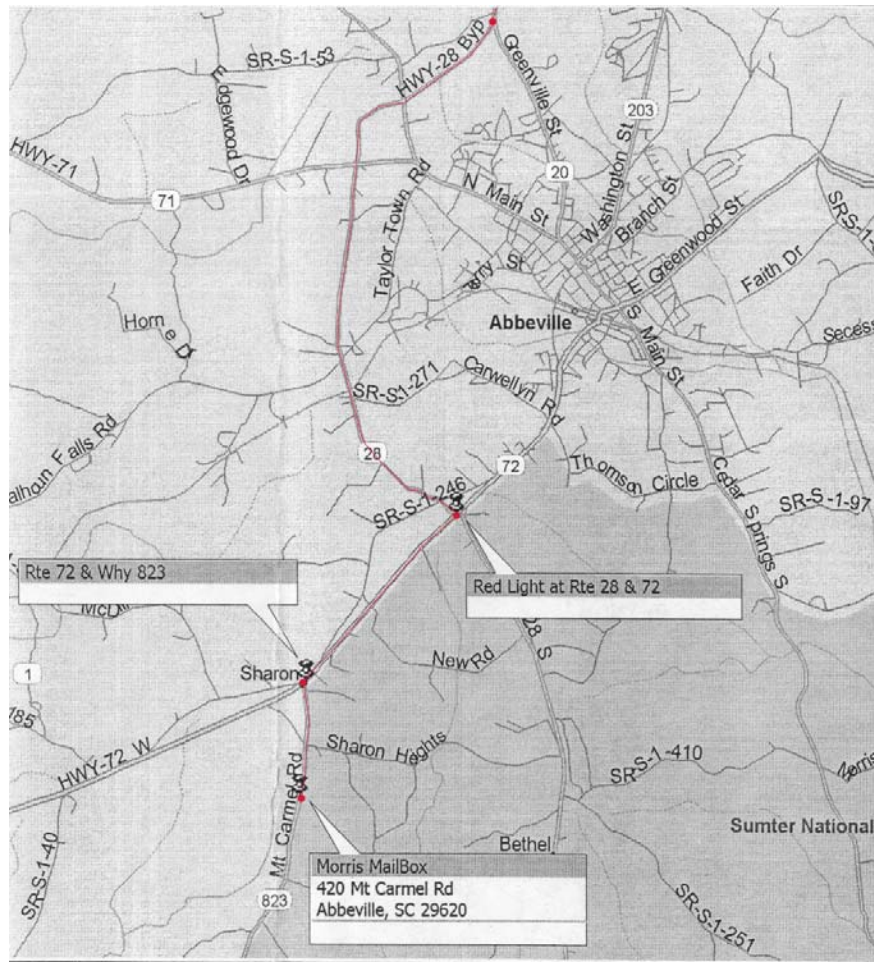

## Directions to Abbeville Viewing Site

1. Go towards Abbeville from Anderson on Hwy 28 (about 35 miles).
2. Stay on Hwy 28 around Abbeville, until you reach Hwy 72.(traffic light).
3. Turn **RIGHT** onto Hwy 72 for about 1.5 miles or until you see Hwy 823.
4. Bear **LEFT** onto Hwy 823 for about 0.9 miles. You will see a mailbox that has the number **420** with name of **Morris** on it. (on right side of road)
5. Turn **RIGHT** and go about 0.3 miles and you are there.